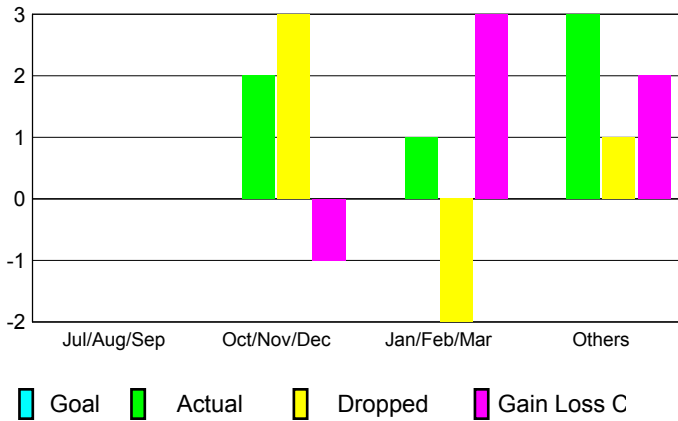

GMT: **Joel Gómez Franco**

Location: **HONDURAS**

GMT CA: **3**

CLUBS

Month	New Club Goal	Actual New Clubs	Actual Dropped Clubs	Gain/Loss of Clubs
2012-2013				
Jul/Aug/Sep		0	0	0
Oct/Nov/Dec		2	3	-1
Jan/Feb/Mar		1	-2	3
Apr/May/Jun		3	1	2
Totals		6	2	4

MEMBERSHIP

Month	Net Memb Goal	Actual New Memb	Actual Dropped Memb	Gain/Loss of Memb
2012-2013				
Jul/Aug/Sep		19	35	-16
Oct/Nov/Dec		57	128	-71
Jan/Feb/Mar		32	23	9
Apr/May/Jun		135	48	87
Totals		243	234	9

Club Results 2012-2013

Goal, New, Dropped, Gain/Loss

Membership Results 2012-2013

Goal, New, Dropped, Gain/Loss

YTD Status Quo Clubs 2012-2013

Status Quo Clubs Compared to Status Quo Members

Gender Comparison 2012-2013