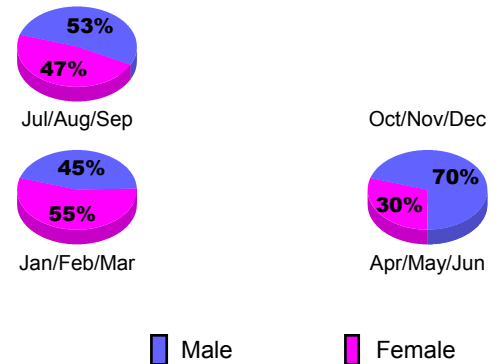

MEMBERSHIP

Month	Net Memb Goal	Actual New Memb	Actual Dropped Memb	Gain/Loss of Memb
2012-2013				
Jul/Aug/Sep		19	35	-16
Oct/Nov/Dec		57	128	-71
Jan/Feb/Mar		32	23	9
Apr/May/Jun		135	48	87
Totals		243	234	9

Club Results 2012-2013

Goal, New, Dropped, Gain/Loss

Membership Results 2012-2013

Goal, New, Dropped, Gain/Loss

YTD Status Quo Clubs 2012-2013

Status Quo Clubs Compared to Status Quo Members

Gender Comparison 2012-2013

Club Gain/Loss 2012-2013

Membership Gain/Loss 2012-2013