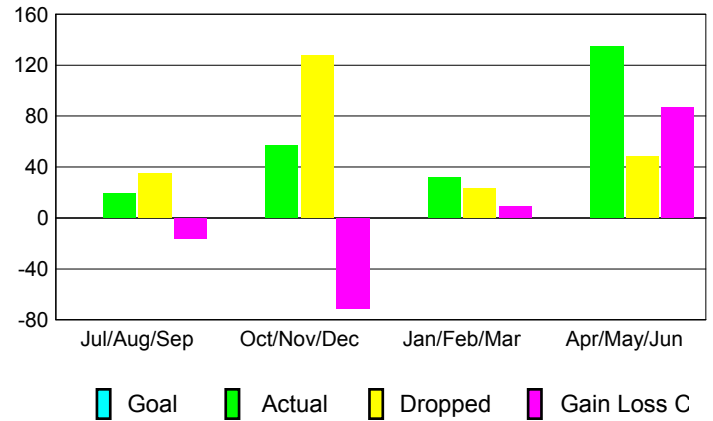

GMT: **Joel Gómez Franco**

Location: **HONDURAS**

GMT CA: **3**

CLUBS

Month	New Club Goal	Actual New Clubs	Actual Dropped Clubs	Gain/Loss of Clubs
2012-2013				
Jul/Aug/Sep		0	0	0
Oct/Nov/Dec		2	3	-1
Jan/Feb/Mar		1	-2	3
Apr/May/Jun		3	1	2
Totals		6	2	4

MEMBERSHIP

Month	Net Memb Goal	Actual New Memb	Actual Dropped Memb	Gain/Loss of Memb
2012-2013				
Jul/Aug/Sep		19	35	-16
Oct/Nov/Dec		57	128	-71
Jan/Feb/Mar		32	23	9
Apr/May/Jun		135	48	87
Totals		243	234	9

Club Results 2012-2013

Goal, New, Dropped, Gain/Loss

Membership Results 2012-2013

Goal, New, Dropped, Gain/Loss

YTD Status Quo Clubs 2012-2013

Status Quo Clubs Compared to Status Quo Members

Gender Comparison 2012-2013