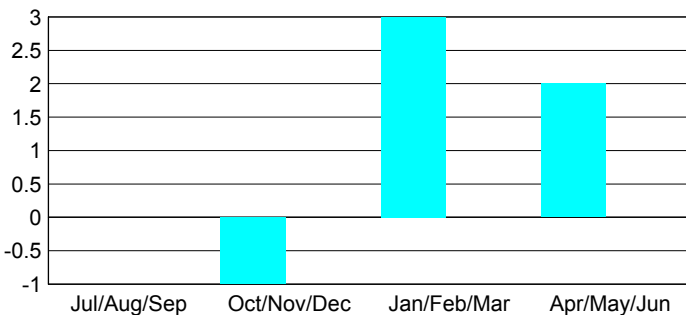

MEMBERSHIP

Month	Net Memb Goal	Actual New Memb	Actual Dropped Memb	Gain/Loss of Memb
2012-2013				
Jul/Aug/Sep		19	35	-16
Oct/Nov/Dec		57	128	-71
Jan/Feb/Mar		32	23	9
Apr/May/Jun		135	48	87
Totals		243	234	9

Club Results 2012-2013

Goal, New, Dropped, Gain/Loss

Membership Results 2012-2013

Goal, New, Dropped, Gain/Loss

YTD Status Quo Clubs 2012-2013

Status Quo Clubs Compared to Status Quo Members

Gender Comparison 2012-2013

Club Gain/Loss 2012-2013

Membership Gain/Loss 2012-2013